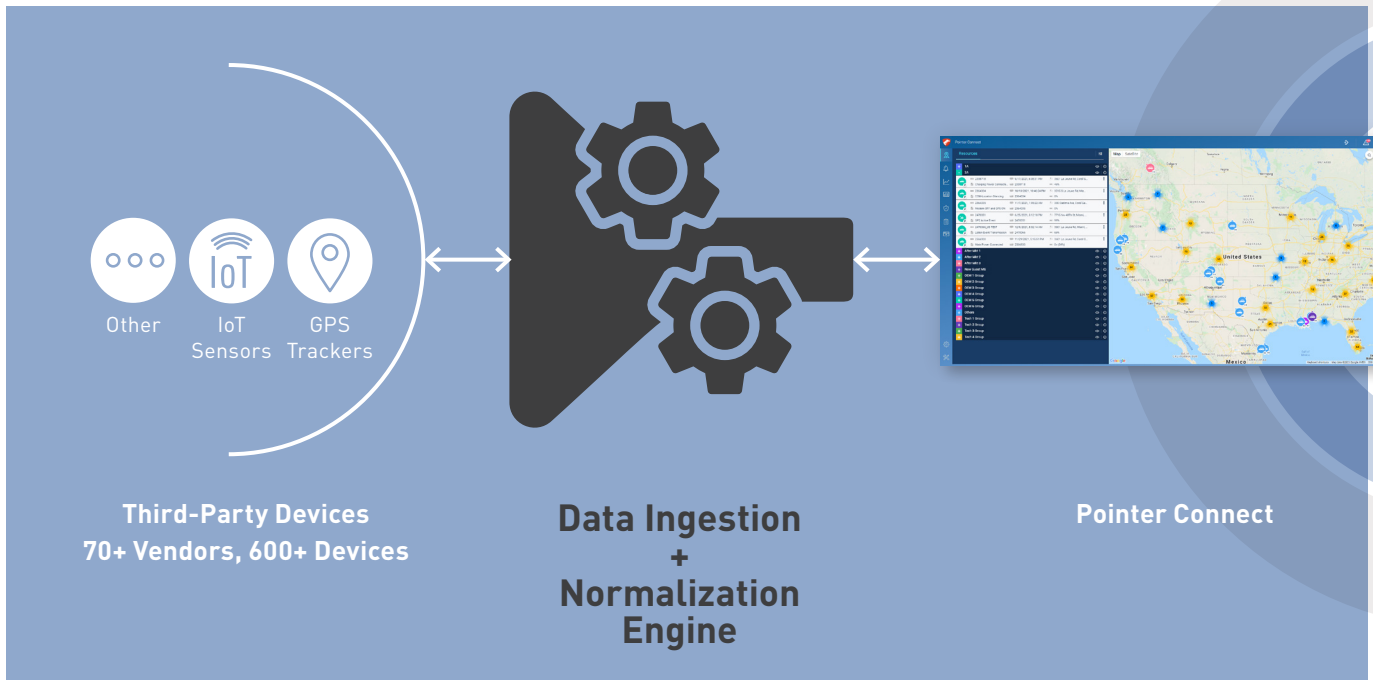

Benefits

- **Heterogeneous System Support**
  Mix and match competitor and Cellocator devices (including old, new, etc.)
- **Single User Interface**
  Manage devices from different vendors in one screen.
- **Leveraging Existing Investments**
  Continue using your existing device infrastructure while taking advantage of our service.
- **Reduced Conversion Cost**
  Low-cost conversion and migration to our solution.
- **Seamless integration in under 3 weeks**
- **Open System**
  Open platform service model that provides enhanced flexibility.

How it Works

Pointer Connect - Open Integration with Third-Party Devices

Third-party device support for Queclink, Ruptela, Teltonika, Suntech, Calamp, Sierra, and many more (over 60 additional vendors).

User Interface: Pointer Connect Key Features

Location Tracking

View current location and historical trip data

Events

Subscribe to events such as over speeding and geofence

Telemetry

View speed, odometer, battery voltage, and fuel (if supported)

Commands

Send commands such as lock and unlock (if supported)

*May require additional development time

For more information please contact

Pointer - A PowerFleet® Brand
14 Hamelacha Street, Rosh Haayin
4809133, Israel

Tel: +972-3-5723111
Fax: +972-3-5723100
e-mail: sales@pointer.com

www.pointer.com